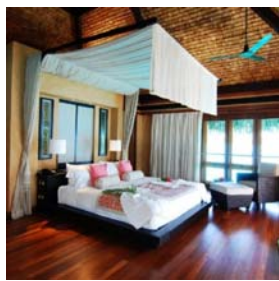

VILLAS – OVER-WATER

ST REGIS

BORA BORA

Overwater & Deluxe Overwater Villas

1,550 sq. ft. (144 m²)

Overwater Villa View (#314)

Deluxe Overwater Villa View (#101)

Bedroom