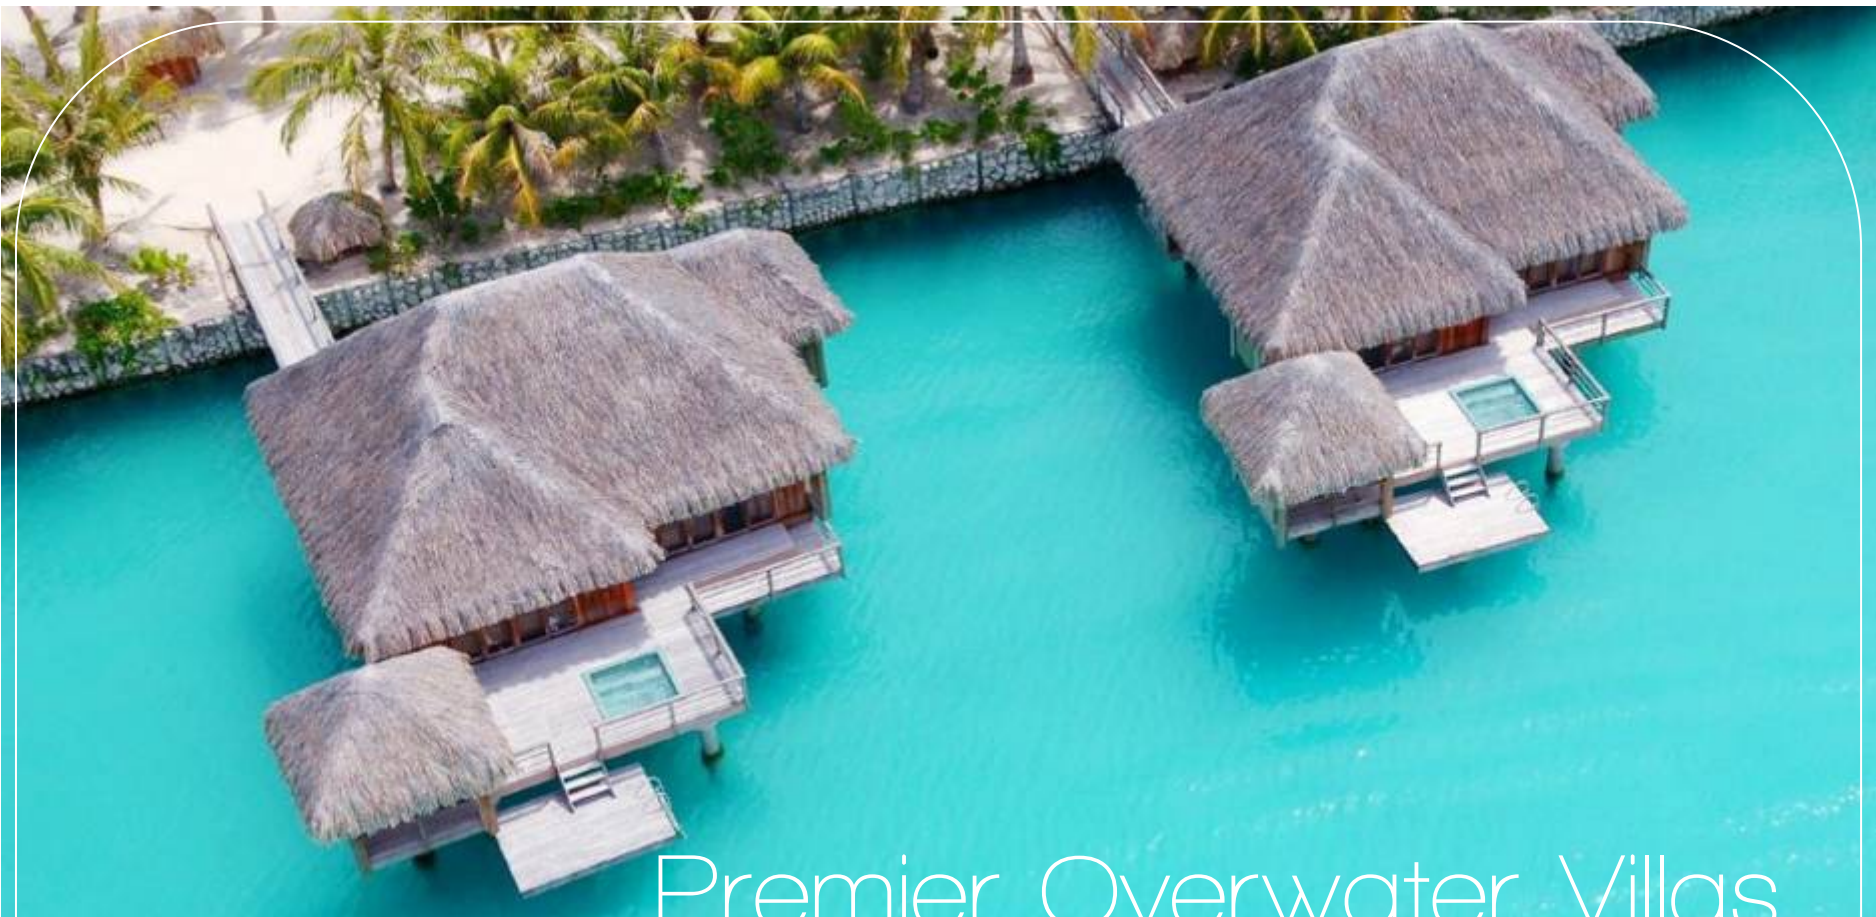

Overwater Villa View (#314)

Deluxe Overwater Villa View (#101)

Bedroom

Bathroom

Living-Room

Premier Overwater Villas